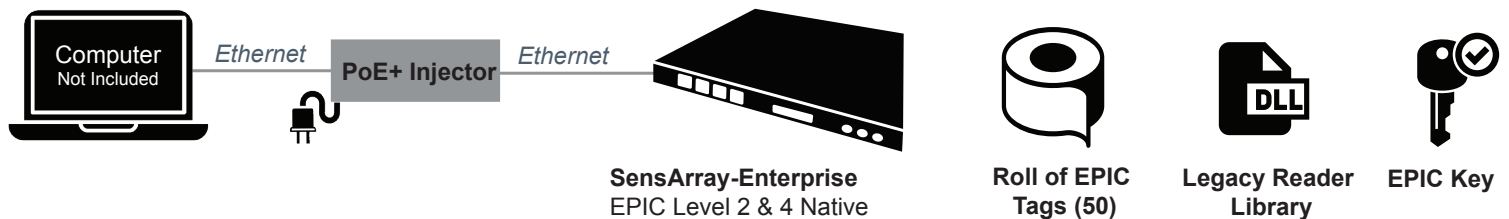

# Guaranteed Data Infinite Tag Life

The EPIC Kit contains everything required to evaluate, demo and build an EPIC solution. The kit consists of:

- A Native EPIC SensArray-Enterprise RFID Reader (supports EPIC Level 2 and Level 4)
- Class-4 PoE Injector
- Two Ethernet Cat6 Cables
- A Windows EPIC Decoder DLL For Use With Non-EPIC Readers
- 1 EPIC Encoded Roll of Tags (50 tags/roll)
- 1 EPIC Evaluation Key

The 4th generation SensArray-Enterprise RAIN RFID **reader** integrates an 8.5dBic **antenna**, network **switch** and **power distribution** system with **native EPIC decoding** for either **EPIC Level 2 or EPIC level 4** tag interrogation. This combination provides the capability to test both the memory and transmission resilience provided by EPIC.